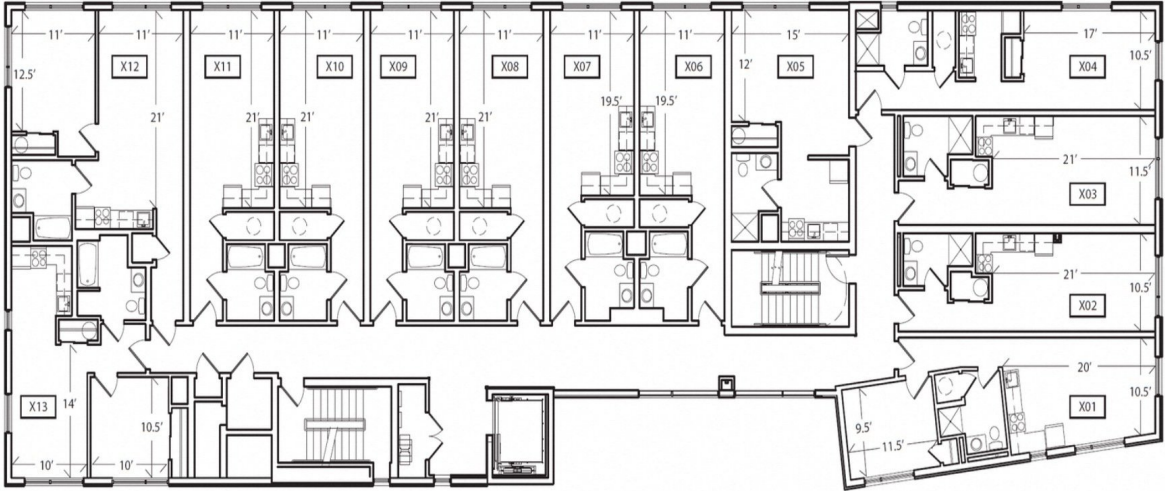

Apartment # 478 square feet

* All Dimensions are approximate.*