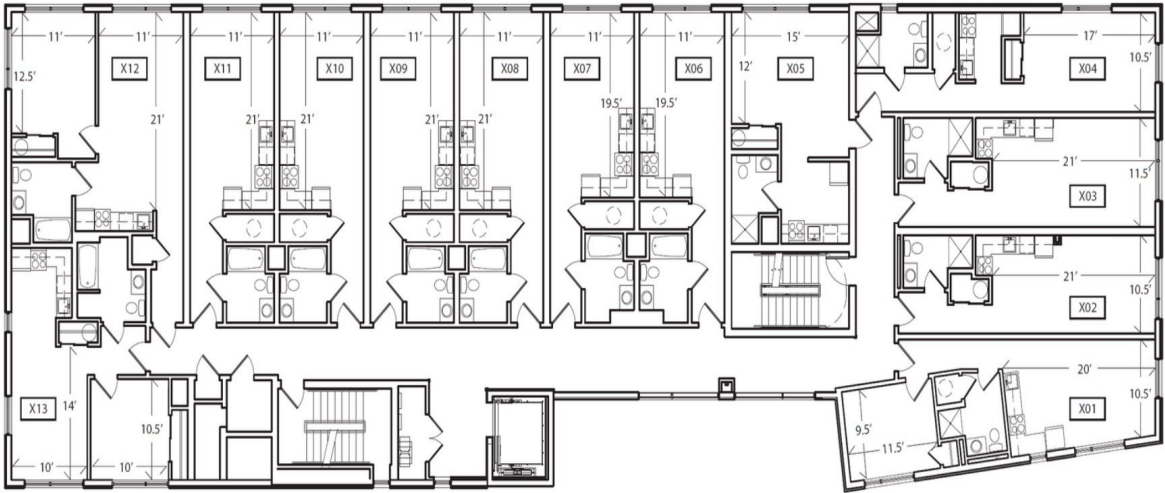

Apartment # 383 square feet

* All Dimensions are approximate.*