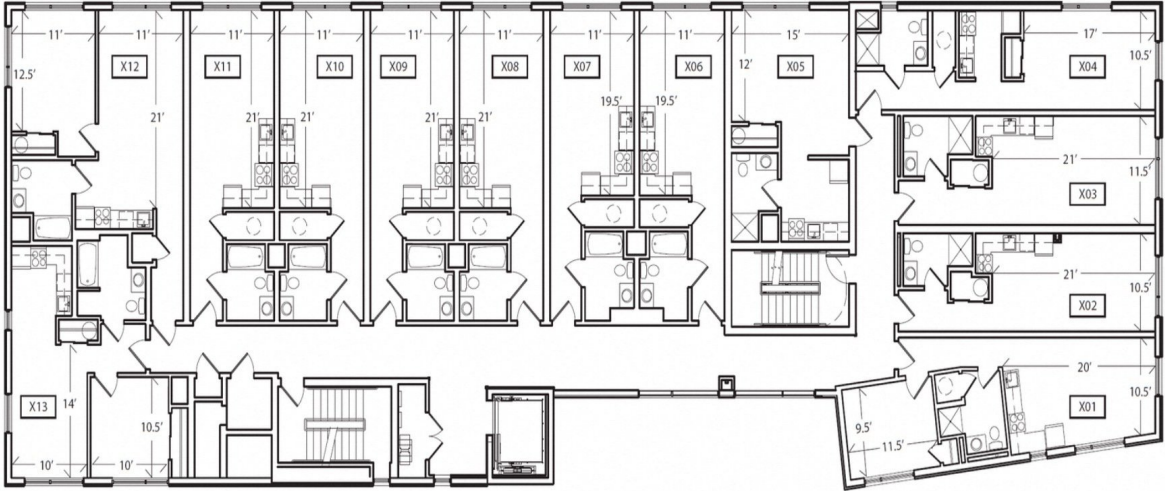

Apartment # 383 square feet

* All Dimensions are approximate.*